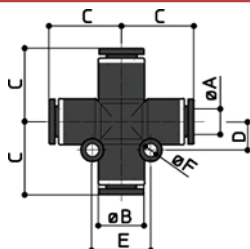

K26

INTERMEDIO-X SERIE-K
INTERMEDIATE CROSS K-SERIES

CODICE	A	B	C	F	GR
K260040	4	10.6	18	3	7
K260060	6	13.2	20	3	12
K260080	8	15	23	3	14
K260100	10	18.5	28.5	4	25
K260120	12	20.6	29	4	35