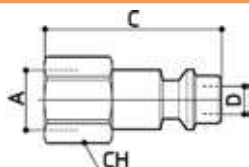

CODICE	A	B	C	D	CH	GR
RAMF08	18	G1/8	35	7.5	16	36
RAMF04	18	G1/4	38.5	11	16	40

RAMR

RUBINETTO AUTOMATICO MIGNON RESCA
MIGNON AUTOMATIC COUPLING WITH HOSE TAIL

CODICE	A	B	C	CH	GR
RAMR04	18	4	48	16	34
RAMR06	18	6	48	16	35
RAMR08	18	8	48	16	38

IMM

INNESTO MIGNON CILINDRICO
MALE MIGNON PARALLEL PLUG

CODICE	A	B	C	D	CH	GR
IMM008	G1/8	6	26	5	14	12
IMM004	G1/4	8	28.5	5	17	19

IFM

INNESTO MIGNON FEMMINA
FEMALE MIGNON PARALLEL PLUG

CODICE	A	C	D	CH	GR
IFM008	G1/8	25	5	14	14
IFM004	G1/4	28.5	5	17	14