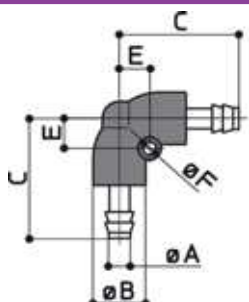

S29

RESCA PORTAGOMMA INTERMEDIA-L
INTERMEDIATE ELBOW RUBBER HOSE END

CODICE	A	B	C	E	F	GR
S29220	2	10	22	5.7	2.7	6
S29330	3	10	22	5.7	2.7	6
S29440	4	10	22	5.7	2.7	7
S29660	6	10	22	5.7	2.7	7

S30

RESCA PORTAGOMMA INTERMEDIA-T
INTERMEDIATE TEE RUBBER HOSE END

CODICE	A	B	C	E	F	GR
S30220	2	10	22	5.7	2.7	9
S30330	3	10	22	5.7	2.7	9
S30440	4	10	22	5.7	2.7	11
S30660	6	10	22	5.7	2.7	11

S22

RIPARTITORE 4 VIE
4 WAYS MULTIPLE COLLECTOR

CODICE	A	B	C	D	E	F	GR
S22080	G1/8	25	17	4.5	15	0.5	17
S22040	G1/4	30	21	4.2	18	-	27
S22340	G1/4	40	26	5.5	20	0.5	63
S22030	G3/8	50	34	5.5	25	0.5	124
S22020	G1/2	50	34	5.5	30	0.5	135

S23

RACCORDO RIDOTTO-L fil. M.F.
REDUCED ELBOW FITTING M.F.

CODICE	A	B	C	D	F	CH	GR
S23550	M5	M5	16	5	5	9	6
S23880	R1/8	G1/8	22	8	9	14	18
S23440	R1/4	G1/4	28	10	10	18	36