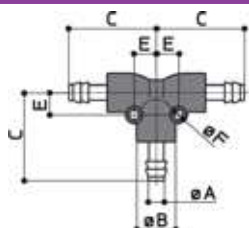

S29

RESCA PORTAGOMMA INTERMEDIA-L
INTERMEDIATE ELBOW RUBBER HOSE END

CODICE	A	B	C	E	F	GR
S29220	2	10	22	5.7	2.7	6
S29330	3	10	22	5.7	2.7	6
S29440	4	10	22	5.7	2.7	7
S29660	6	10	22	5.7	2.7	7

S30

RESCA PORTAGOMMA INTERMEDIA-T
INTERMEDIATE TEE RUBBER HOSE END

CODICE	A	B	C	E	F	GR
S30220	2	10	22	5.7	2.7	9
S30330	3	10	22	5.7	2.7	9
S30440	4	10	22	5.7	2.7	11
S30660	6	10	22	5.7	2.7	11

S22

RIPARTITORE 4 VIE
4 WAYS MULTIPLE COLLECTOR

CODICE	A	B	C	D	E	F	GR
S22080	G1/8	25	17	4.5	15	0.5	17
S22040	G1/4	30	21	4.2	18	-	27
S22340	G1/4	40	26	5.5	20	0.5	63
S22030	G3/8	50	34	5.5	25	0.5	124
S22020	G1/2	50	34	5.5	30	0.5	135

S23

RACCORDO RIDOTTO-L fil. M.F.
REDUCED ELBOW FITTING M.F.

CODICE	A	B	C	D	F	CH	GR
S23550	M5	M5	16	5	5	9	6
S23880	R1/8	G1/8	22	8	9	14	18
S23440	R1/4	G1/4	28	10	10	18	36