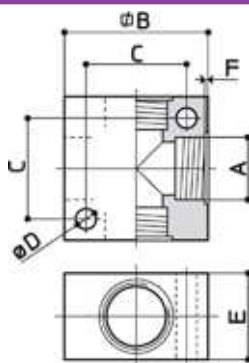

S29

RESCA PORTAGOMMA INTERMEDIA-L
INTERMEDIATE ELBOW RUBBER HOSE END

CODICE	A	B	C	E	F	GR
S29220	2	10	22	5.7	2.7	6
S29330	3	10	22	5.7	2.7	6
S29440	4	10	22	5.7	2.7	7
S29660	6	10	22	5.7	2.7	7

S30

RESCA PORTAGOMMA INTERMEDIA-T
INTERMEDIATE TEE RUBBER HOSE END

CODICE	A	B	C	E	F	GR
S30220	2	10	22	5.7	2.7	9
S30330	3	10	22	5.7	2.7	9
S30440	4	10	22	5.7	2.7	11
S30660	6	10	22	5.7	2.7	11

S22

RIPARTITORE 4 VIE
4 WAYS MULTIPLE COLLECTOR

CODICE	A	B	C	D	E	F	GR
S22080	G1/8	25	17	4.5	15	0.5	17
S22040	G1/4	30	21	4.2	18	-	27
S22340	G1/4	40	26	5.5	20	0.5	63
S22030	G3/8	50	34	5.5	25	0.5	124
S22020	G1/2	50	34	5.5	30	0.5	135

S23

RACCORDO RIDOTTO-L fil. M.F.
REDUCED ELBOW FITTING M.F.

CODICE	A	B	C	D	F	CH	GR
S23550	M5	M5	16	5	5	9	6
S23880	R1/8	G1/8	22	8	9	14	18
S23440	R1/4	G1/4	28	10	10	18	36