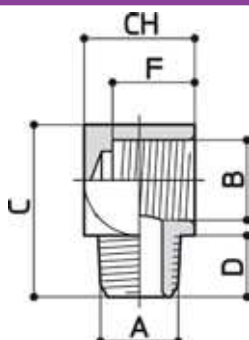

S29

RESCA PORTAGOMMA INTERMEDIA-L
INTERMEDIATE ELBOW RUBBER HOSE END

CODICE	A	B	C	E	F	GR
S29220	2	10	22	5.7	2.7	6
S29330	3	10	22	5.7	2.7	6
S29440	4	10	22	5.7	2.7	7
S29660	6	10	22	5.7	2.7	7

S30

RESCA PORTAGOMMA INTERMEDIA-T
INTERMEDIATE TEE RUBBER HOSE END

CODICE	A	B	C	E	F	GR
S30220	2	10	22	5.7	2.7	9
S30330	3	10	22	5.7	2.7	9
S30440	4	10	22	5.7	2.7	11
S30660	6	10	22	5.7	2.7	11

S22

RIPARTITORE 4 VIE
4 WAYS MULTIPLE COLLECTOR

CODICE	A	B	C	D	E	F	GR
S22080	G1/8	25	17	4.5	15	0.5	17
S22040	G1/4	30	21	4.2	18	-	27
S22340	G1/4	40	26	5.5	20	0.5	63
S22030	G3/8	50	34	5.5	25	0.5	124
S22020	G1/2	50	34	5.5	30	0.5	135

S23

RACCORDO RIDOTTO-L fil. M.F.
REDUCED ELBOW FITTING M.F.

CODICE	A	B	C	D	F	CH	GR
S23550	M5	M5	16	5	5	9	6
S23880	R1/8	G1/8	22	8	9	14	18
S23440	R1/4	G1/4	28	10	10	18	36